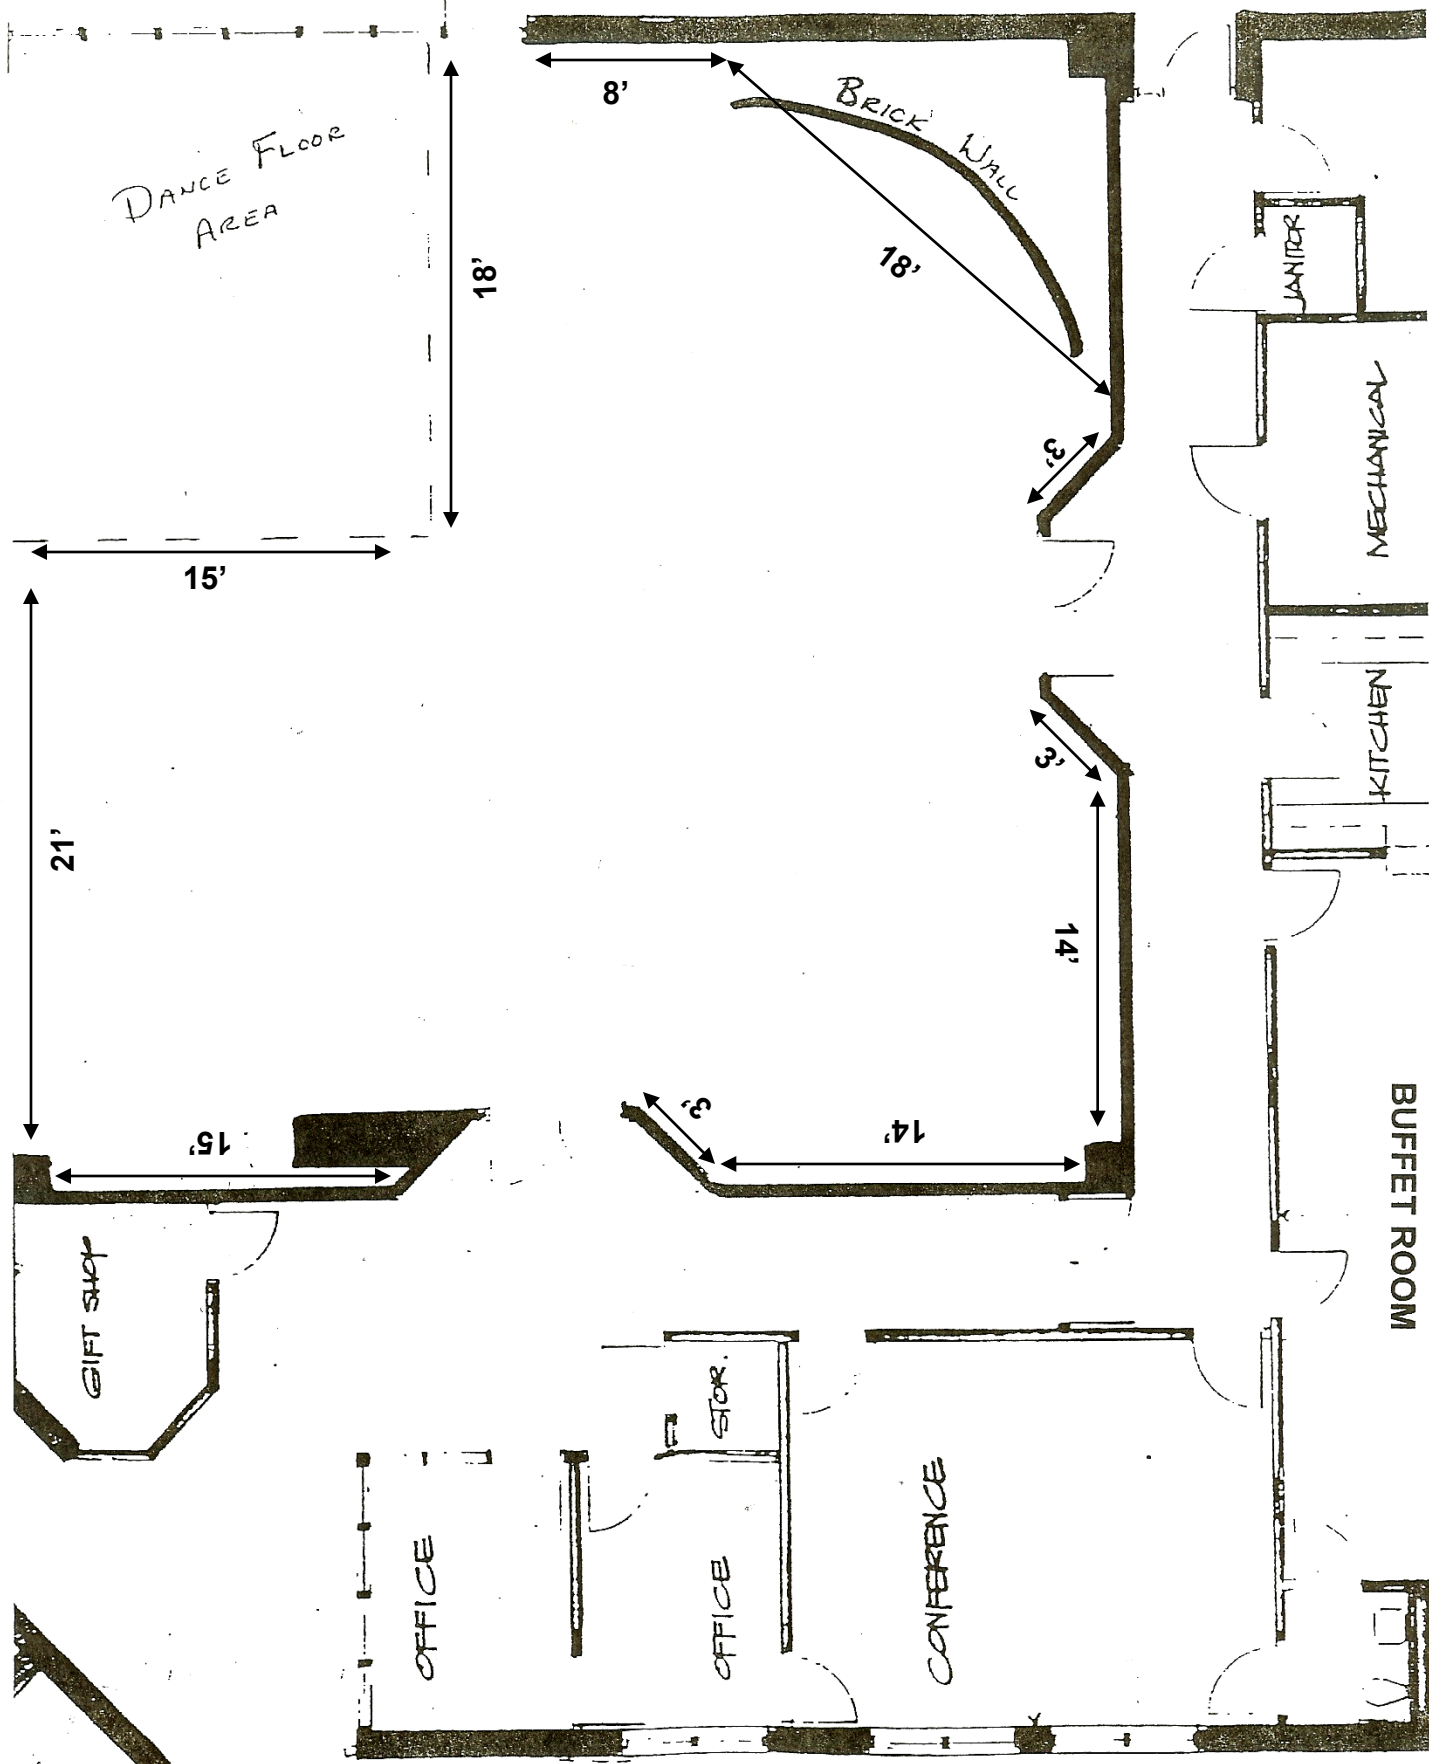

CENTER PLACE GRAND ROOM

60" Round Tables - Seat 8 or 9 people (Max 19 tables)
 90" Table Cloths hang to chair seat/120" Table Cloths go to floor
 6' or 8' Rectangular Tables (29.5" x 6' or 29.5 x 8') also available
 Dance Floor is approximately 18' x 15'
 150 People Max for room